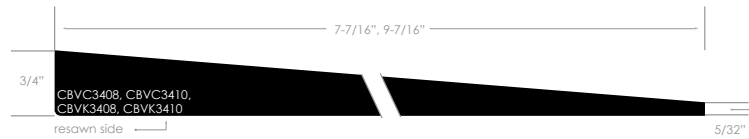

Cedar Bevel Siding

BEVEL | REVERSIBLE

CBVC1206	1/2 x 6	VG
CBVC1208	1/2 x 8	VG
CBVC3408	3/4 x 8	VG
CBVC3410	3/4 x 10	VG

BEVEL | TEX FACE GRADED TO THE RESAWN FACE

CBVX1206	1/2 x 6
CBVX1208	1/2 x 8
CBVX3408	3/4 x 8
CBVX3410	3/4 x 10

BEVEL | GRADED TO THE RESAWN FACE

CBVK606	1 1/16 x 6	STK
CBVK608	1 1/16 x 8	STK
CBVK3410	3/4 x 10	STK

BEVEL | RABBETED GRADED TO THE RESAWN FACE

CBK5408R	5/4 x 8	STK
----------	---------	-----

Primed Cedar Bevel Siding

BEVEL REVERSIBLE

FINGER-JOINTED
LENGTH: 16'

CBPV1206	1/2 x 6	VG
CBPV1208	1/2 x 8	VG
CBPV3408	3/4 x 8	VG
CBPV3410	3/4 x 10	VG

BEVEL GRADED TO THE RESAWN FACE

SOLID

CBVK606P	1 1/16 x 6	STK
CBVK608P	1 1/16 x 8	STK