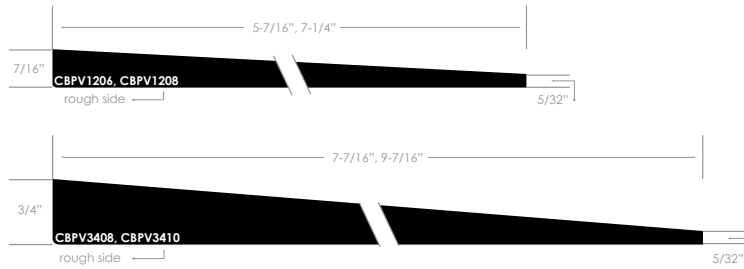

Cedar Bevel Siding

BEVEL | REVERSIBLE

CBVC1206	1/2 x 6	VG
CBVC1208	1/2 x 8	VG
CBVC3408	3/4 x 8	VG
CBVC3410	3/4 x 10	VG

BEVEL | TEX FACE GRADED TO THE RESAWN FACE

CBVX1206	1/2 x 6
CBVX1208	1/2 x 8
CBVX3408	3/4 x 8
CBVX3410	3/4 x 10

BEVEL | GRADED TO THE RESAWN FACE

CBVK606	1 1/16 x 6	STK
CBVK608	1 1/16 x 8	STK
CBVK3410	3/4 x 10	STK

BEVEL | RABBETED GRADED TO THE RESAWN FACE

CBK5408R	5/4 x 8	STK
----------	---------	-----

Primed Cedar Bevel Siding

BEVEL REVERSIBLE

FINGER-JOINTED
LENGTH: 16'

CBPV1206	1/2 x 6	VG
CBPV1208	1/2 x 8	VG
CBPV3408	3/4 x 8	VG
CBPV3410	3/4 x 10	VG

BEVEL GRADED TO THE RESAWN FACE

SOLID

CBVK606P	1 1/16 x 6	STK
CBVK608P	1 1/16 x 8	STK