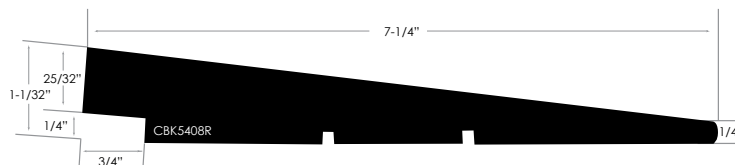

Cedar Bevel Siding

BEVEL | REVERSIBLE

CBVC1206	1/2 x 6	VG
CBVC1208	1/2 x 8	VG
CBVC3408	3/4 x 8	VG
CBVC3410	3/4 x 10	VG

BEVEL | TEX FACE GRADED TO THE RESAWN FACE

CBVX1206	1/2 x 6
CBVX1208	1/2 x 8
CBVX3408	3/4 x 8
CBVX3410	3/4 x 10

BEVEL | GRADED TO THE RESAWN FACE

CBVK606	1 1/16 x 6	STK
CBVK608	1 1/16 x 8	STK
CBVK3410	3/4 x 10	STK

BEVEL | RABBETED GRADED TO THE RESAWN FACE

CBK5408R	5/4 x 8	STK
----------	---------	-----

Primed Cedar Bevel Siding

BEVEL REVERSIBLE

FINGER-JOINTED
LENGTH: 16'

CBPV1206	1/2 x 6	VG
CBPV1208	1/2 x 8	VG
CBPV3408	3/4 x 8	VG
CBPV3410	3/4 x 10	VG

BEVEL GRADED TO THE RESAWN FACE

SOLID

CBVK606P	1 1/16 x 6	STK
CBVK608P	1 1/16 x 8	STK