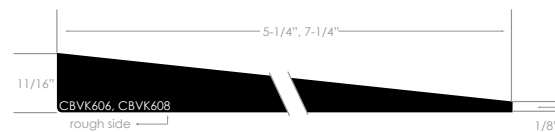

Cedar Bevel Siding

BEVEL | REVERSIBLE

CBVC1206	1/2 x 6	VG
CBVC1208	1/2 x 8	VG
CBVC3408	3/4 x 8	VG
CBVC3410	3/4 x 10	VG

BEVEL | TEX FACE GRADED TO THE RESAWN FACE

CBVX1206	1/2 x 6
CBVX1208	1/2 x 8
CBVX3408	3/4 x 8
CBVX3410	3/4 x 10

BEVEL | GRADED TO THE RESAWN FACE

CBVK606	1 1/16 x 6	STK
CBVK608	1 1/16 x 8	STK
CBVK3410	3/4 x 10	STK

BEVEL | RABBETED GRADED TO THE RESAWN FACE

CBK5408R	5/4 x 8	STK
----------	---------	-----

Primed Cedar Bevel Siding

BEVEL REVERSIBLE

FINGER-JOINTED
LENGTH: 16'

CBPV1206	1/2 x 6	VG
CBPV1208	1/2 x 8	VG
CBPV3408	3/4 x 8	VG
CBPV3410	3/4 x 10	VG

BEVEL GRADED TO THE RESAWN FACE

SOLID

CBVK606P	1 1/16 x 6	STK
CBVK608P	1 1/16 x 8	STK